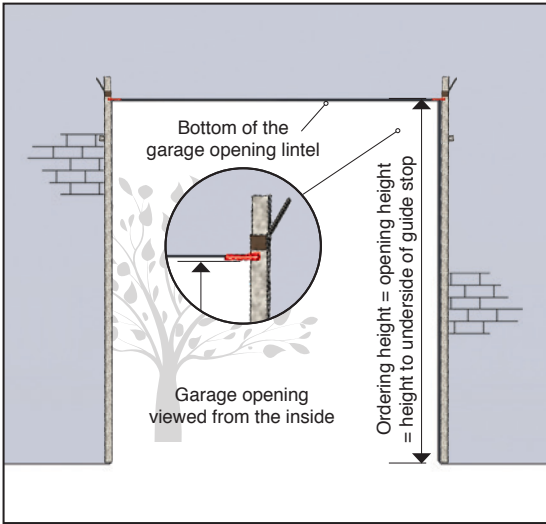

Guides*:

30mm

50mm

***NOTE:** Doors up to 2896mm wide x 2438mm (9'6" x 8'0") high have 50mm mark-up and 30mm guides as standard. All other doors have 100mm mark-up and 50mm guides. Any door can be supplied with 50mm guides. Guide height = height to bottom of the guide stop.

****NOTE:** 3, 4 & 5 slot brackets at applicable sizes to the door come as standard. Other brackets can be specified as options.

Automation:

LM750EVGB

Wireless Keypad

myQ® kit

Garage Door Monitor

External Release