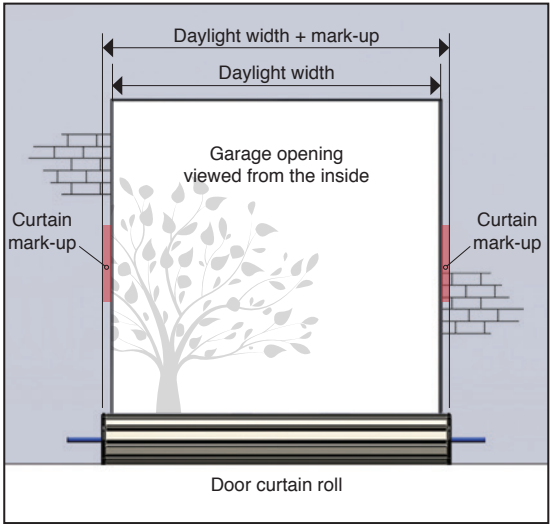

Guides*:

30mm

50mm

***NOTE:** Doors up to 2896mm wide x 2438mm (9'6" x 8'0") high have 50mm mark-up and 30mm guides as standard. All other doors have 100mm mark-up and 50mm guides. Any door can be supplied with 50mm guides. Guide height = height to bottom of the guide stop.

****NOTE:** 3, 4 & 5 slot brackets at applicable sizes to the door come as standard. Other brackets can be specified as options.

Automation:

LM750EVGB

Wireless Keypad

myQ® kit

Garage Door Monitor

External Release